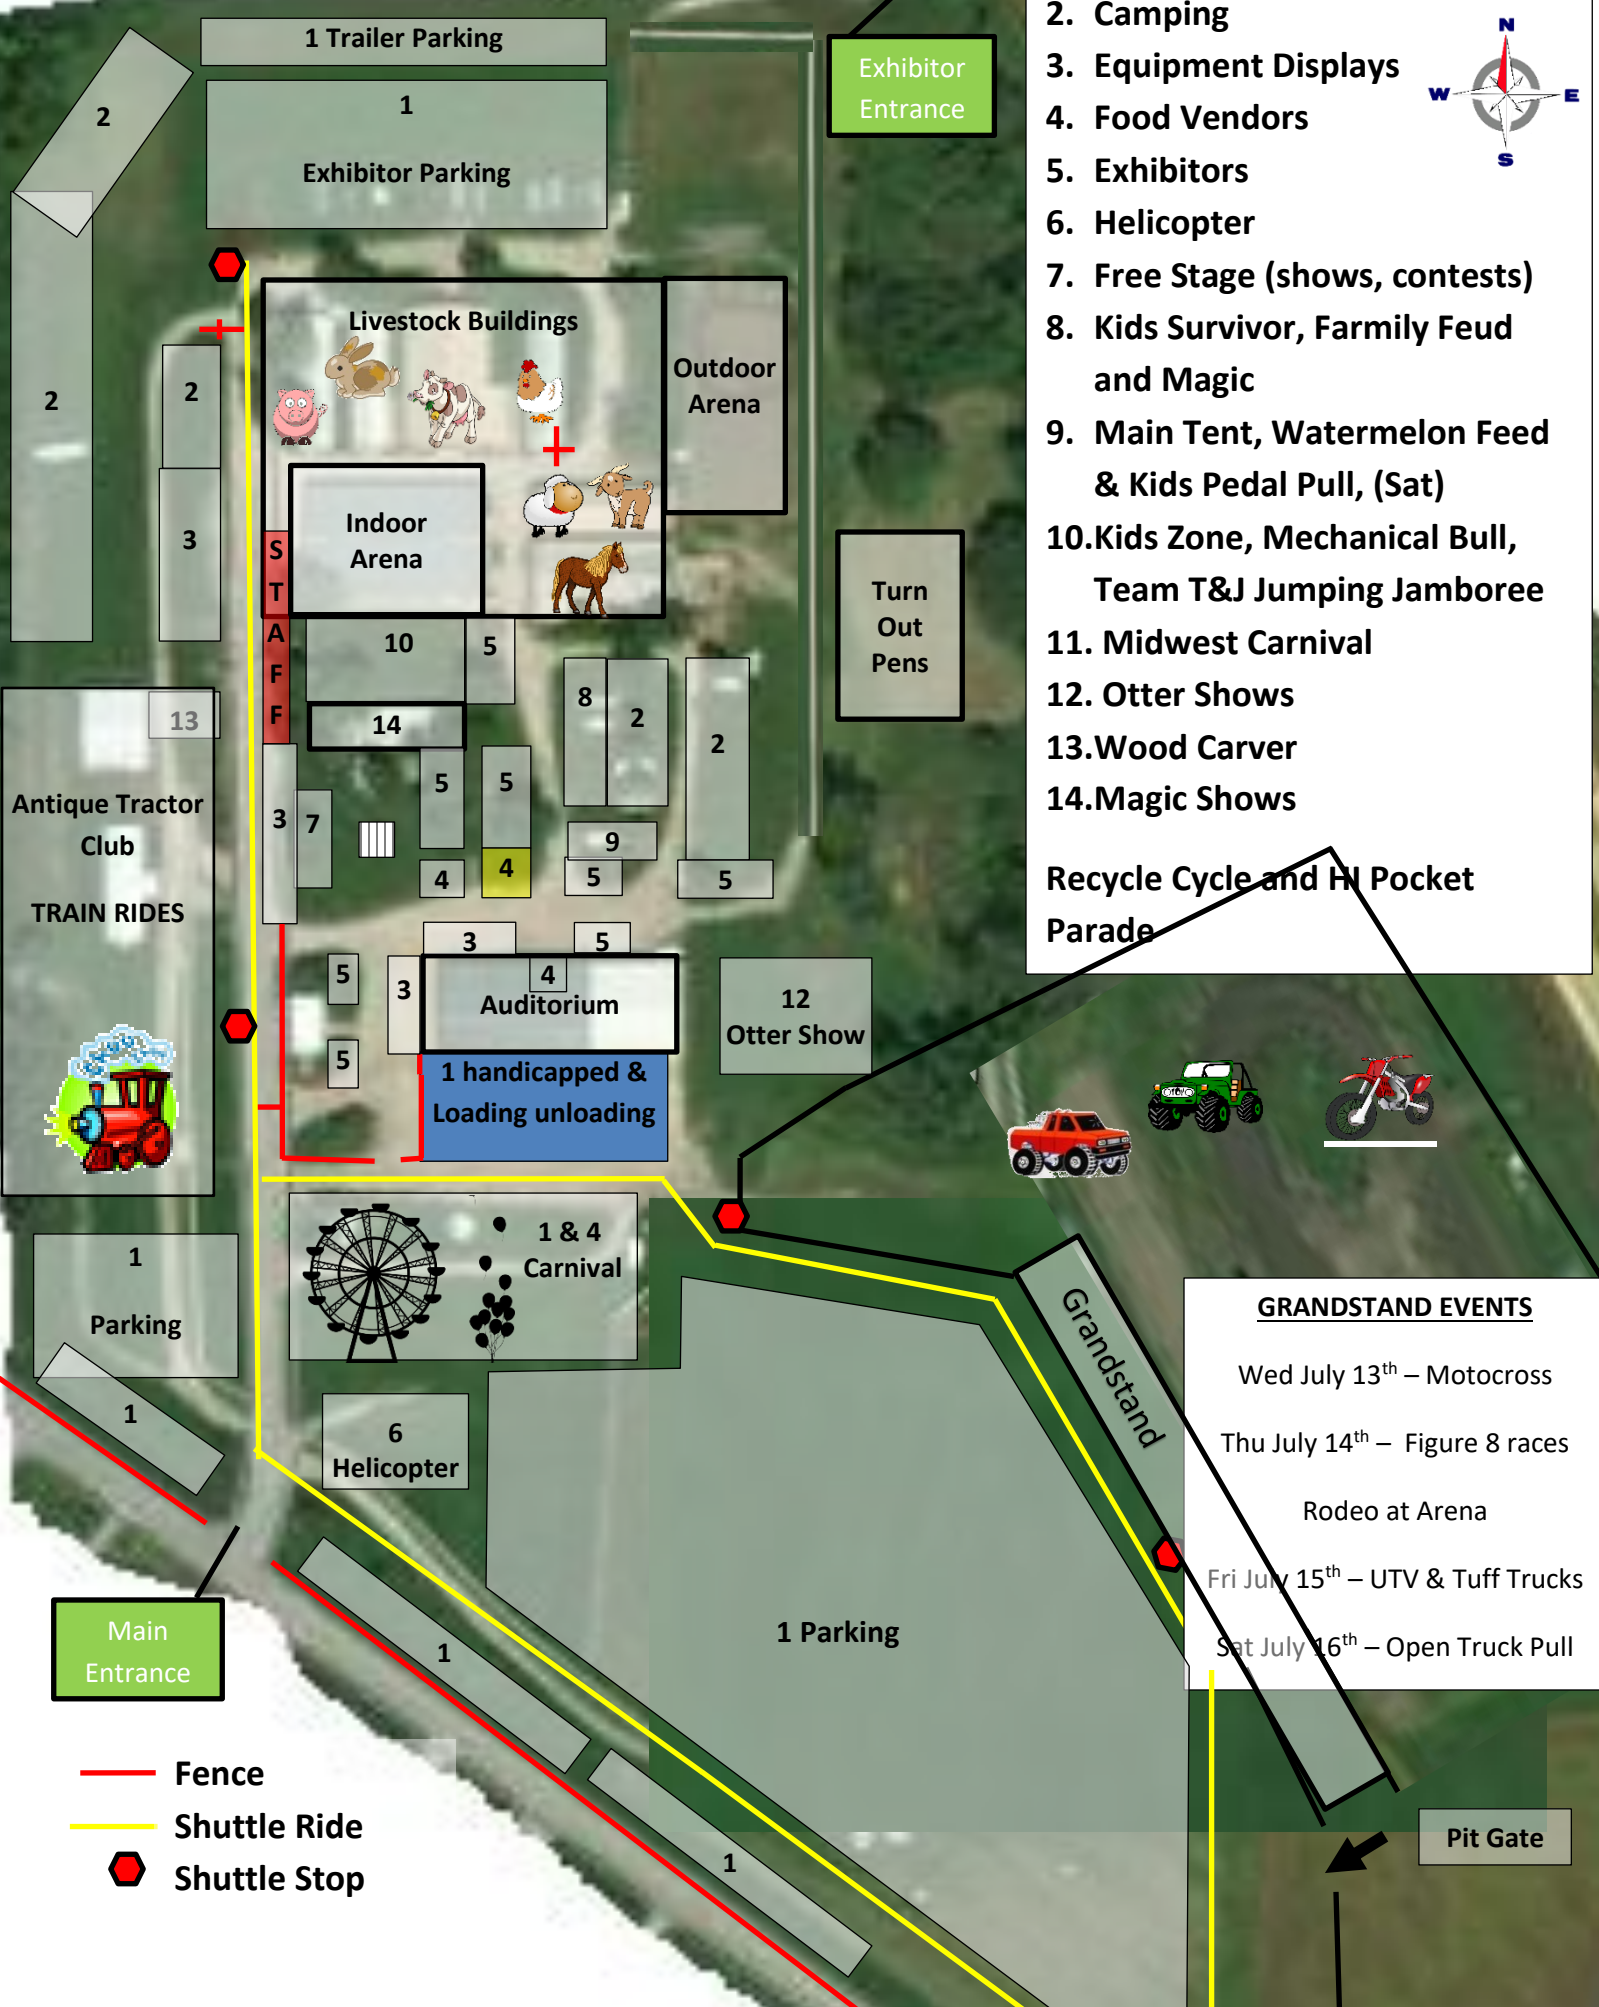

2022 Webster County Fair (Subject to Change)

1. Parking
2. Camping
3. Equipment Displays
4. Food Vendors
5. Exhibitors
6. Helicopter
7. Free Stage (shows, contests)
8. Kids Survivor, Family Feud and Magic
9. Main Tent, Watermelon Feed & Kids Pedal Pull, (Sat)
10. Kids Zone, Mechanical Bull, Team T&J Jumping Jamboree
11. Midwest Carnival
12. Otter Shows
13. Wood Carver
14. Magic Shows

Recycle Cycle and HI Pocket Parade

GRANDSTAND EVENTS

- Wed July 13th – Motocross
- Thu July 14th – Figure 8 races
- Rodeo at Arena
- Fri July 15th – UTV & Tuff Trucks
- Sat July 16th – Open Truck Pull

- Fence
- Shuttle Ride
- ⬡ Shuttle Stop